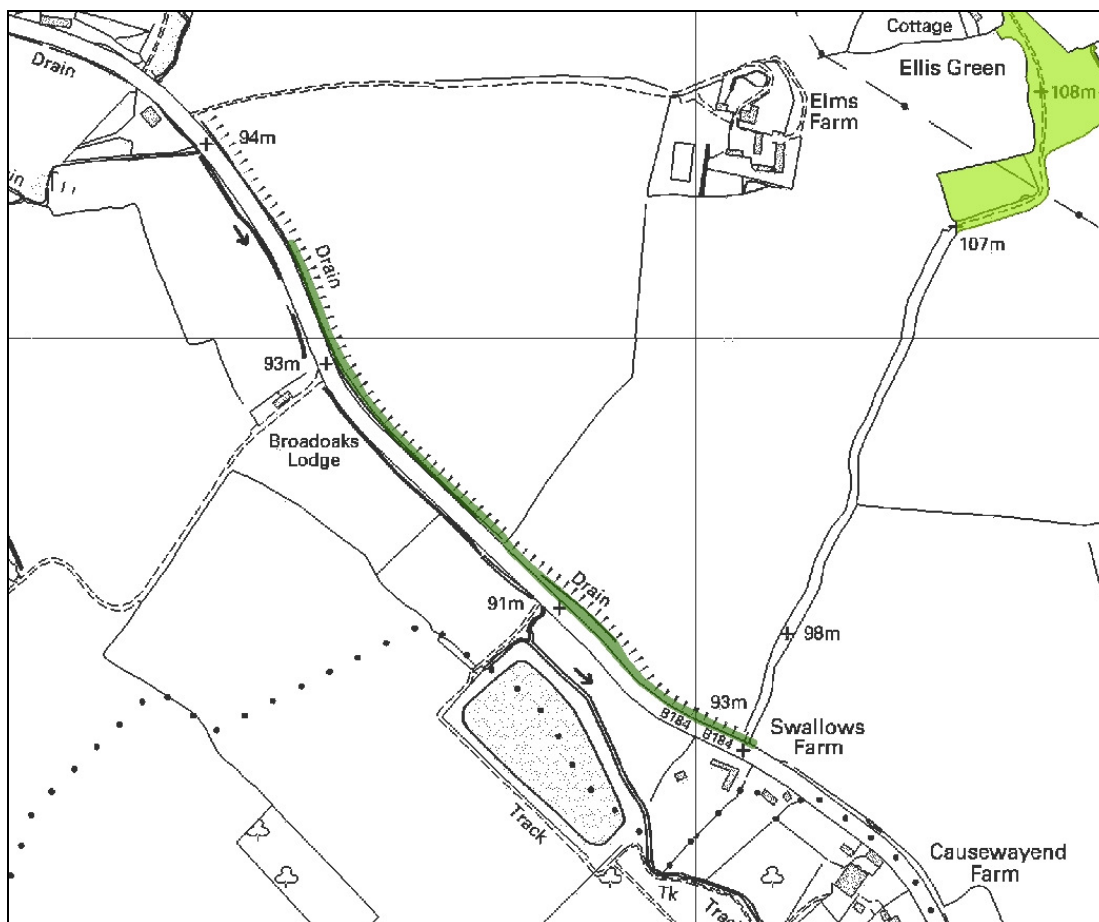

LOCAL WILDLIFE SITES.
UTTLESFORD DISTRICT
Ufd199. Howlett End Special Roadside Verge

Reproduced from the Ordnance Survey® mapping by permission of Ordnance Survey® on behalf of The Controller of Her Majesty's Stationery Office. © Crown Copyright. Licence number AL 100020327

Ufd199. Howlett End Special Roadside Verge (640.0 metres) TL 597343

This section of road verge has been designated in recognition of its flora, which includes Bee Orchid (*Ophrys apifera*) and Yellow-wort (*Blackstonia perfoliata*).