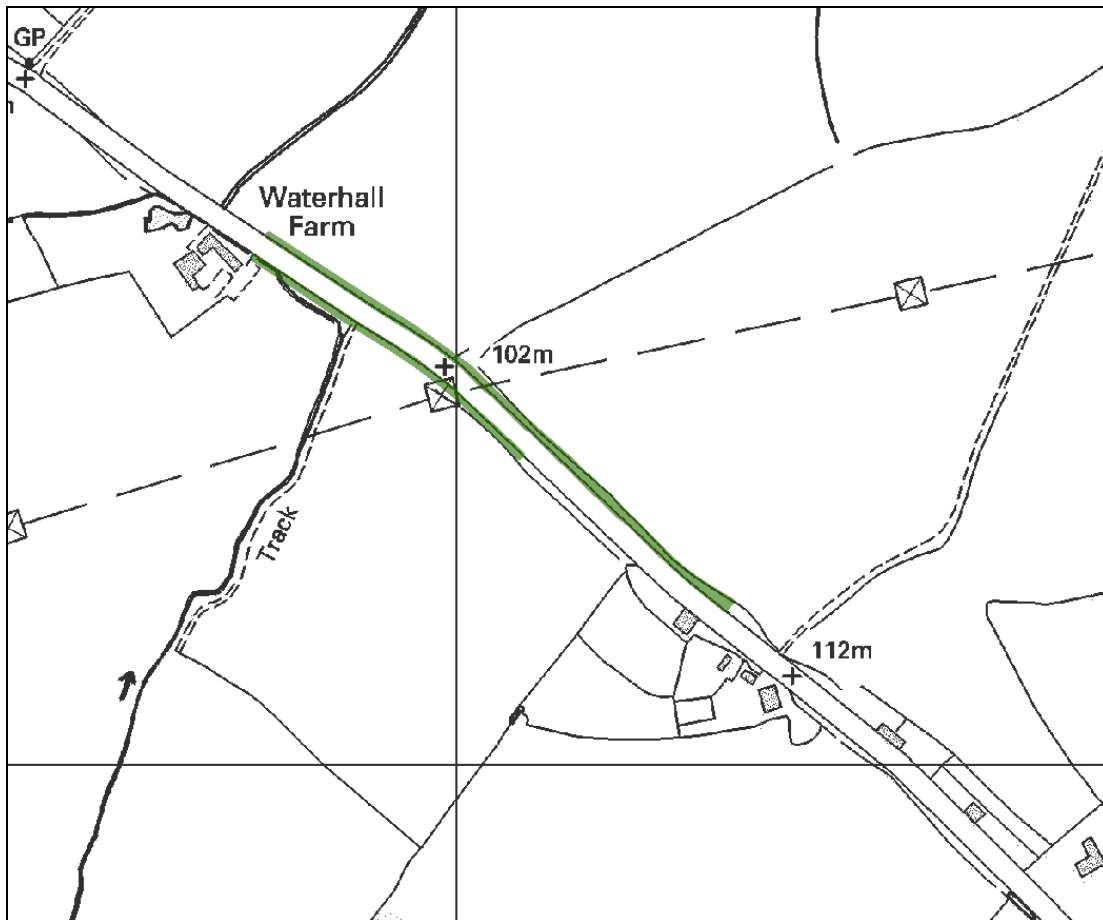

LOCAL WILDLIFE SITES.  
UTTLESFORD DISTRICT  
Ufd188. Cutler's Green Special Roadside Verge

Reproduced from the Ordnance Survey® mapping by permission of Ordnance Survey® on behalf of The Controller of Her Majesty's Stationery Office. © Crown Copyright. Licence number AL 100020327

**Ufd188. Cutler's Green Special Roadside Verge (U19c) (200.0 metres) TL 589313 to TL 591312 (400.0 metres) TL 589313 to TL 592311**

These two sections of verge have been designated to protect populations of Devil's-bit Scabious (*Succisa pratensis*) and Pyramidal Orchid (*Anacamptis pyramidalis*).