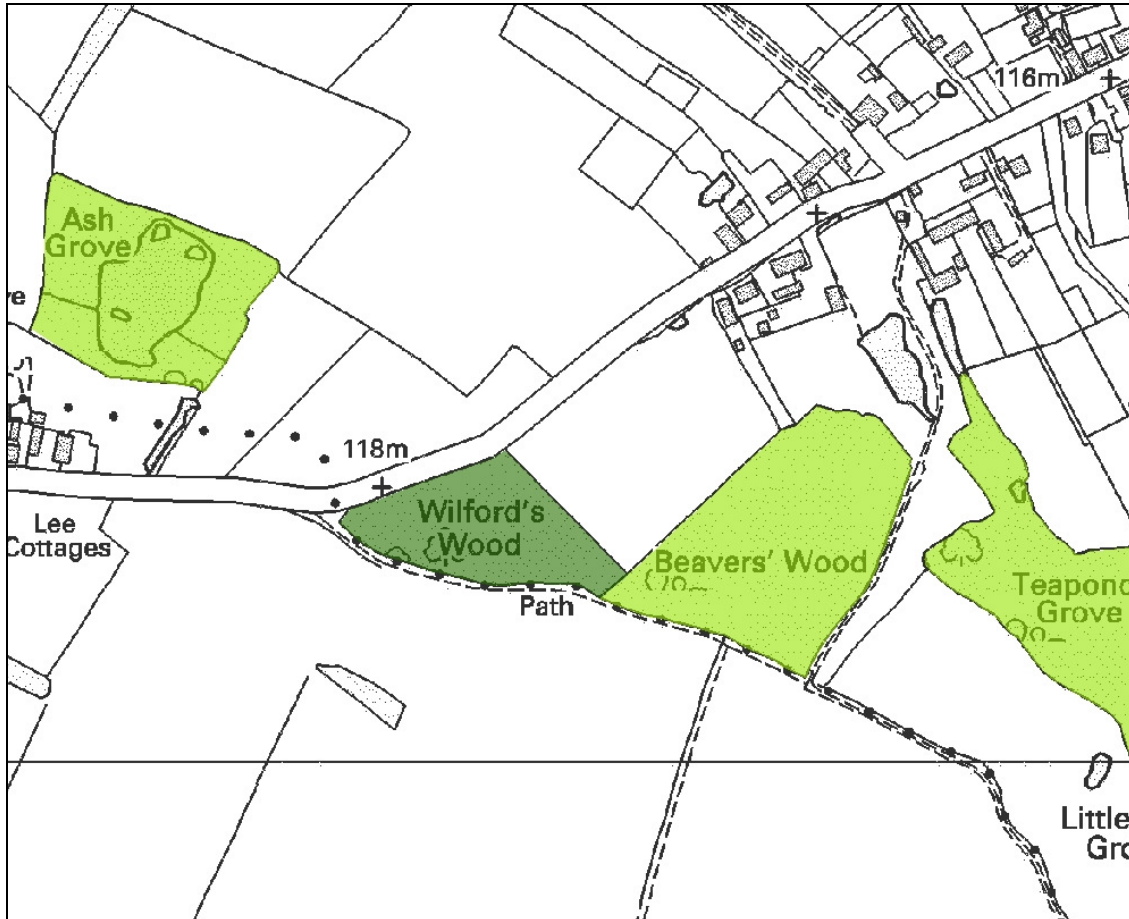

LOCAL WILDLIFE SITES.
UTTLESFORD DISTRICT
Ufd42. Wilford's Wood

Reproduced from the Ordnance Survey® mapping by permission of Ordnance Survey® on behalf of The Controller of Her Majesty's Stationery Office. © Crown Copyright. Licence number AL 100020327

Ufd42. Wilford's Wood (1.0 ha) TL 485381

This small triangular copse is dominated by old Hazel (*Corylus avellana*) coppice with Ash (*Fraxinus excelsior*) and Pedunculate Oak (*Quercus robur*) standards. The moderate ground flora includes such ancient woodland species as Dog's Mercury (*Mercurialis perennis*), Bluebell (*Hyacinthoides non-scripta*), Three-veined Sandwort (*Moehringia trinervia*) and Hairy St. John's-wort (*Hypericum hirsutum*).