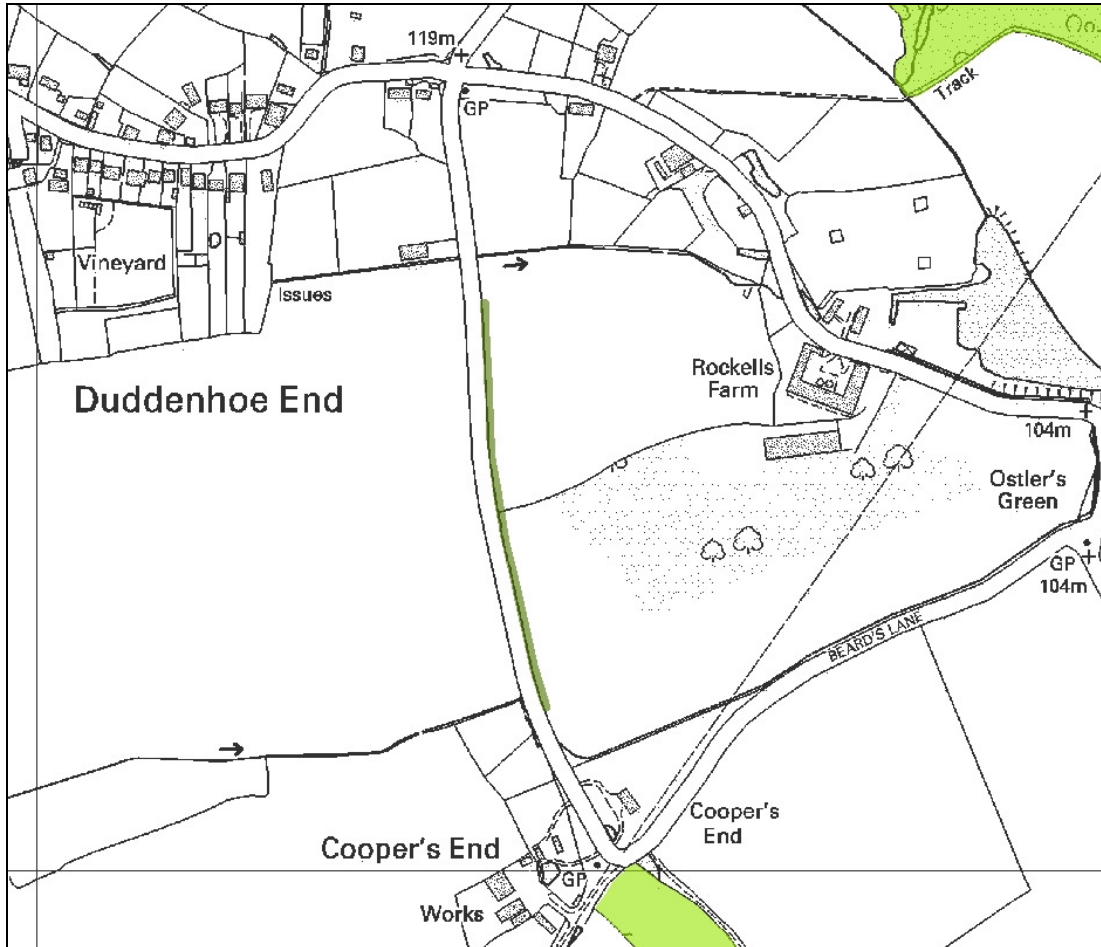

LOCAL WILDLIFE SITES.
UTTLESFORD DISTRICT
Ufd18. Cooper's End Special Roadside Verge

Reproduced from the Ordnance Survey® mapping by permission of Ordnance Survey® on behalf of The Controller of Her Majesty's Stationery Office. © Crown Copyright. Licence number AL 100020327

Ufd18. Cooper's End Special Roadside Verge (400.0 metres)
TL 464365 to TL 465361

The flora of this road verge includes the nationally rare Crested Cow-wheat (*Melampyrum cristatum*).

Date of selection/last revision: 1994