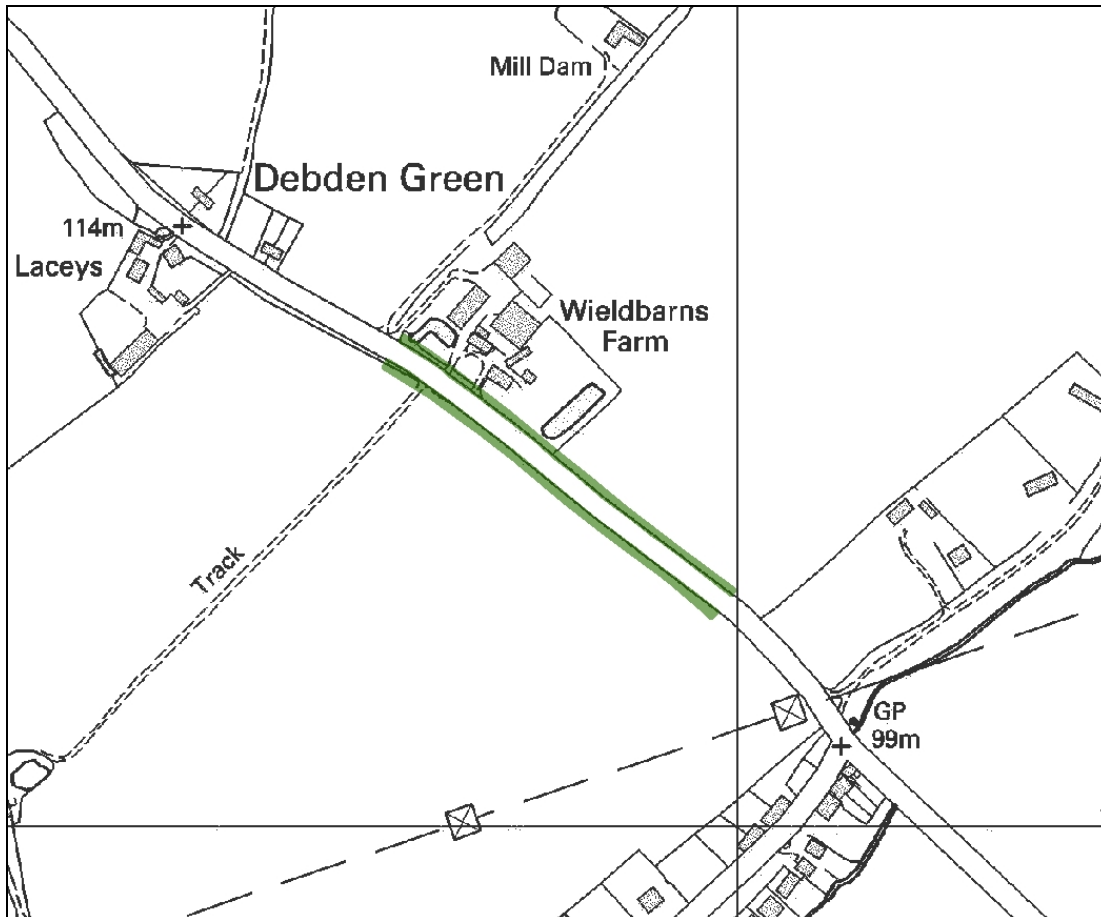

LOCAL WILDLIFE SITES.  
UTTLESFORD DISTRICT  
Ufd174. Debden Green Special Roadside Verge

Reproduced from the Ordnance Survey® mapping by permission of Ordnance Survey® on behalf of The Controller of Her Majesty's Stationery Office. © Crown Copyright. Licence number AL 100020327

**Ufd174. Debden Green Special Roadside Verge (U19b)**  
**(300.0 metres) TL 577324 to TL 580321**

This section of road verge includes Cowslip (*Primula veris*), Twayblade Orchid (*Listera ovata*) and Sulphur Clover (*Trifolium ochroleucon*).