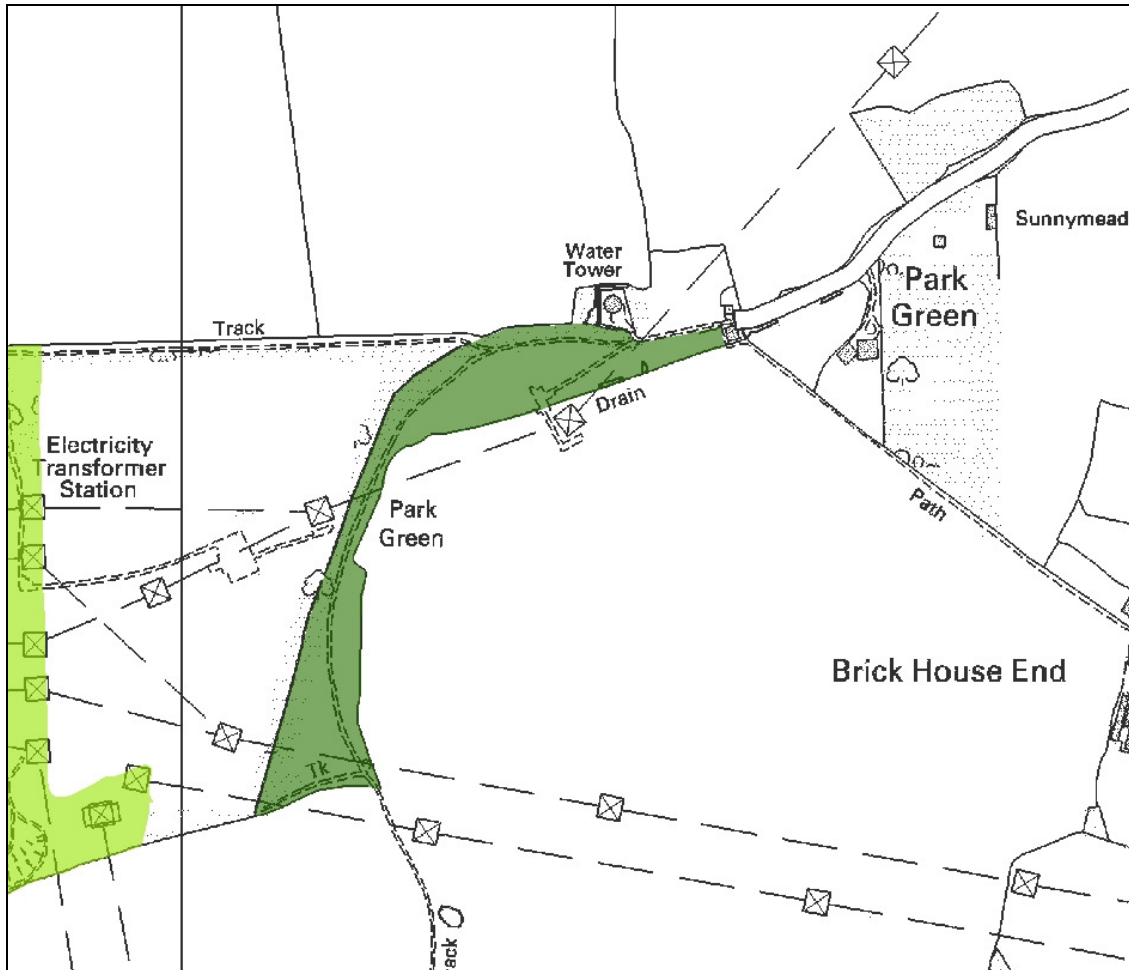

LOCAL WILDLIFE SITES.
UTTLESFORD DISTRICT
Ufd17. Park Green

Reproduced from the Ordnance Survey® mapping by permission of Ordnance Survey® on behalf of The Controller of Her Majesty's Stationery Office. © Crown Copyright. Licence number AL 100020327

Ufd17. Park Green (3.2 ha) TL 462285

This site is a registered common and supports a good range of grasses and herbs in a part of the county where large, species-rich grasslands are rare. Characteristic species include Rough Meadow-grass (*Poa trivialis*), Yorkshire Fog (*Holcus lanatus*), Meadow Barley (*Hordeum secalinum*), Crested Dog's-tail (*Cynosurus cristatus*) and Selfheal (*Prunella vulgaris*).