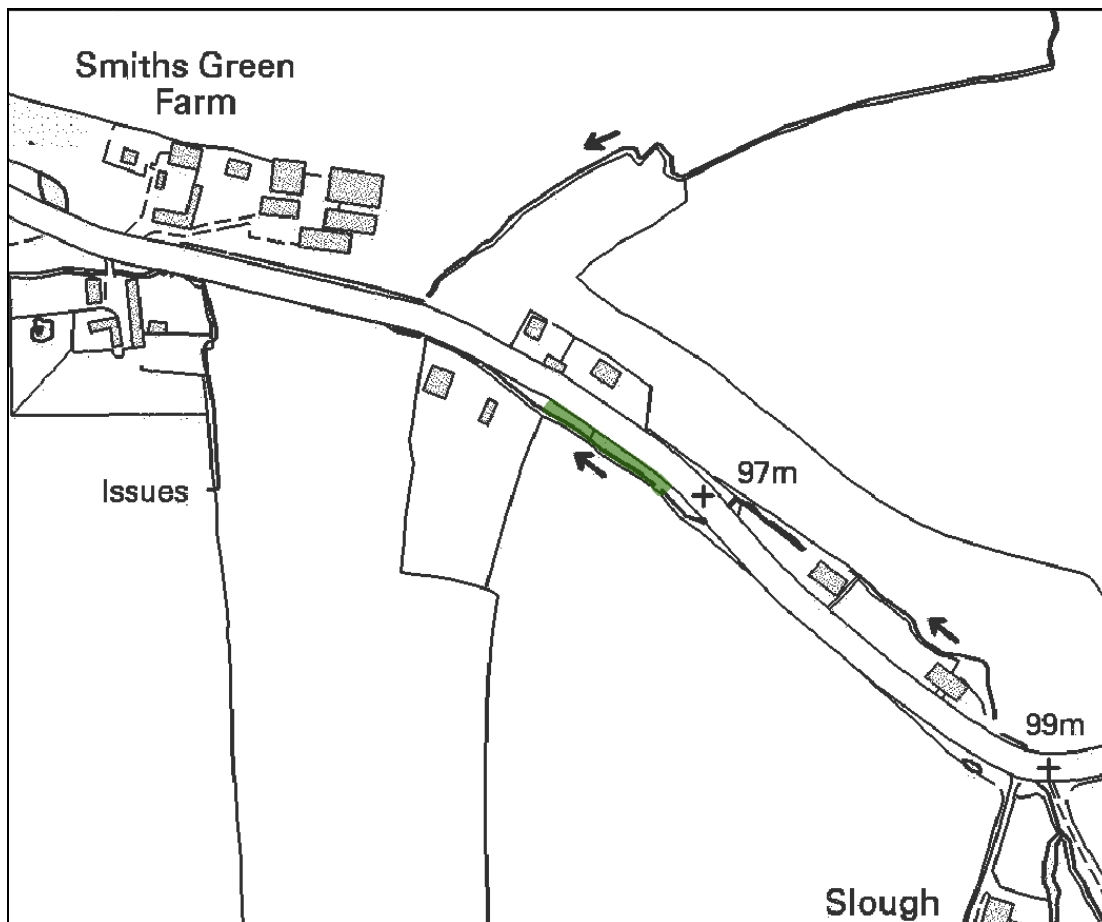

LOCAL WILDLIFE SITES.  
UTTLESFORD DISTRICT  
Ufd151. Smith's Green Special Roadside Verge

Reproduced from the Ordnance Survey® mapping by permission of Ordnance Survey® on behalf of The Controller of Her Majesty's Stationery Office. © Crown Copyright. Licence number AL 100020327

**Ufd151. Smith's Green Special Roadside Verge (U19a) (100.0 metres)**  
**TL 564328 to TL 565327**

This section of road verge includes Cowslip (*Primula veris*), Twayblade Orchid (*Listera ovata*) and Sulphur Clover (*Trifolium ochroleucon*).