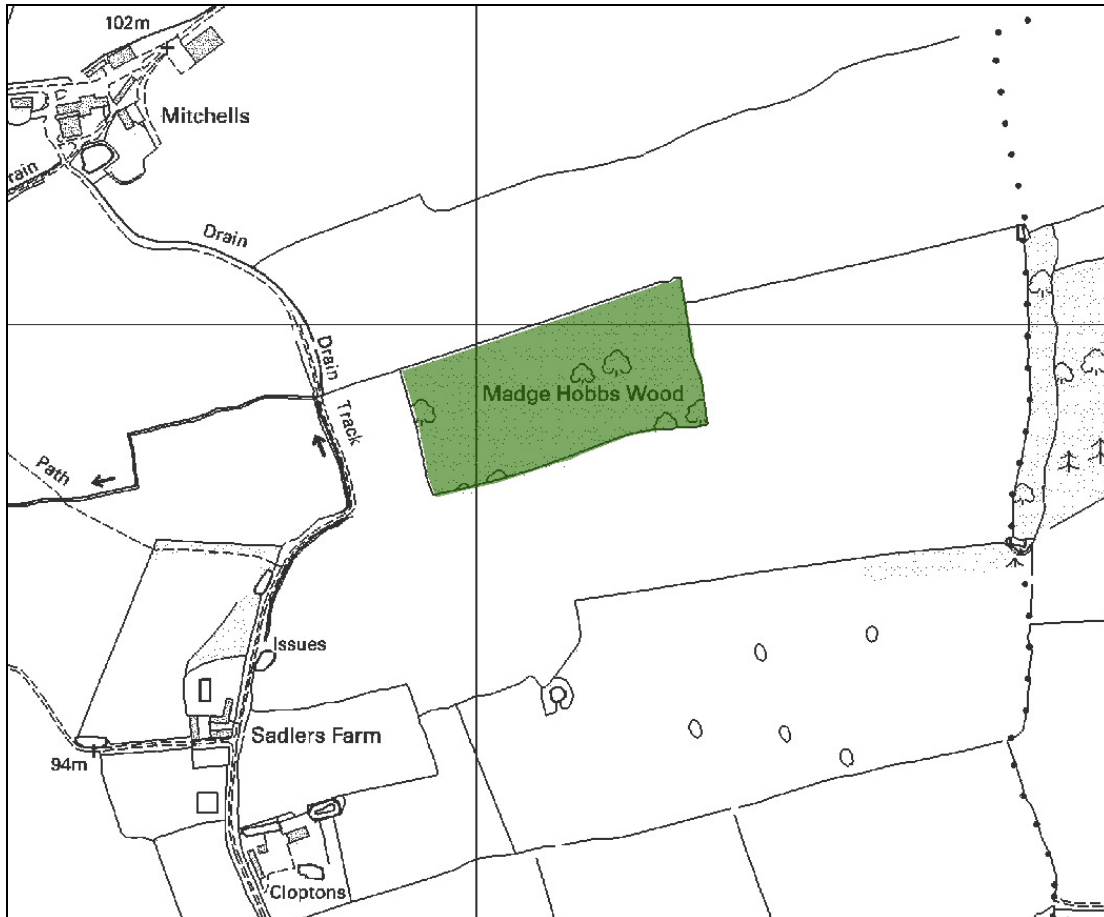

LOCAL WILDLIFE SITES.  
UTTLESFORD DISTRICT  
Ufd142. Madge Hobbs Wood

Reproduced from the Ordnance Survey® mapping by permission of Ordnance Survey® on behalf of The Controller of Her Majesty's Stationery Office. © Crown Copyright. Licence number AL 100020327

**Ufd142. Madge Hobbs Wood (3.5 ha) TL 561419**

No information is currently available for this ancient wood.

Date of selection/last revision: 1994