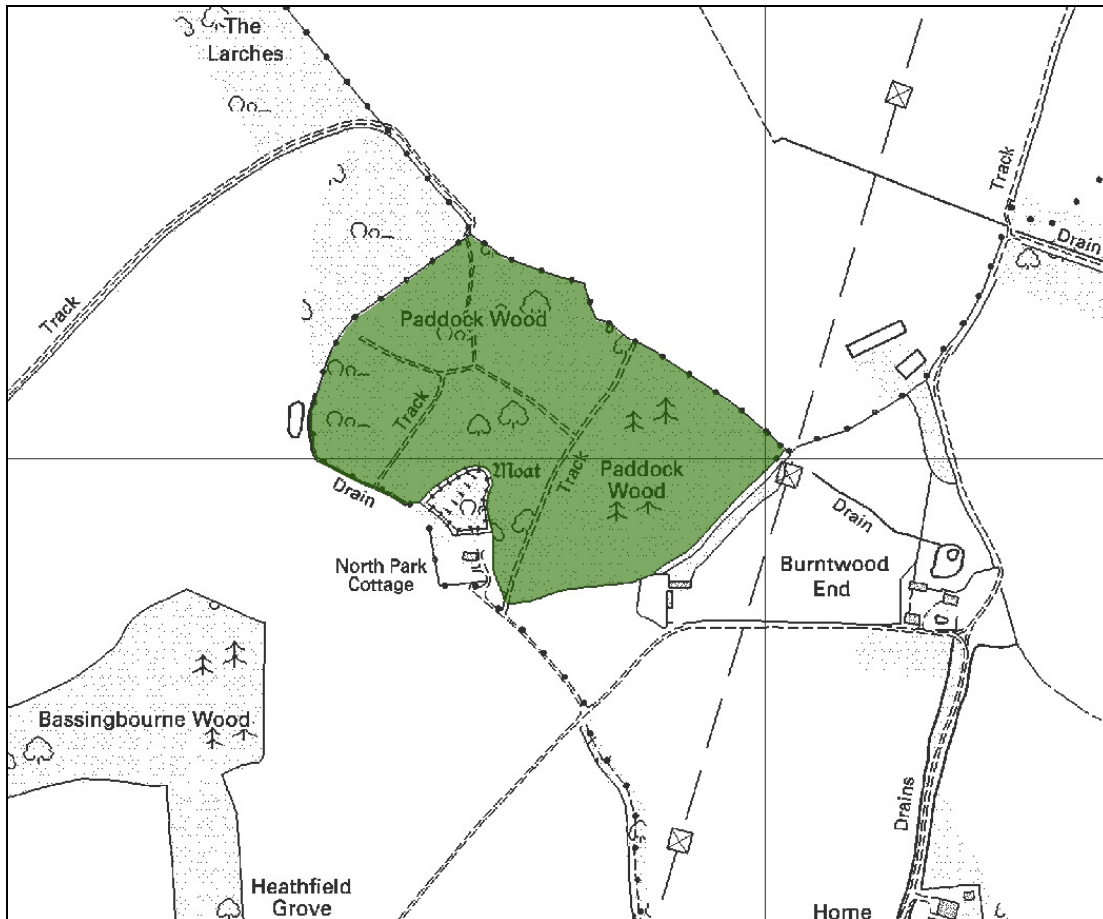

LOCAL WILDLIFE SITES.  
UTTLESFORD DISTRICT  
Ufd110. Paddock Wood

Reproduced from the Ordnance Survey® mapping by permission of Ordnance Survey® on behalf of The Controller of Her Majesty's Stationery Office. © Crown Copyright. Licence number AL 100020327

**Ufd110. Paddock Wood (8.7 ha) TL 537430**

Little information is currently available for this ancient wood. The canopy and understorey appears to be typical of the area, being a mix of Pedunculate Oak (*Quercus robur*), Ash (*Fraxinus excelsior*) Field Maple (*Acer campestre*) and Hazel (*Corylus avellana*). Part of the wood has been coniferised.